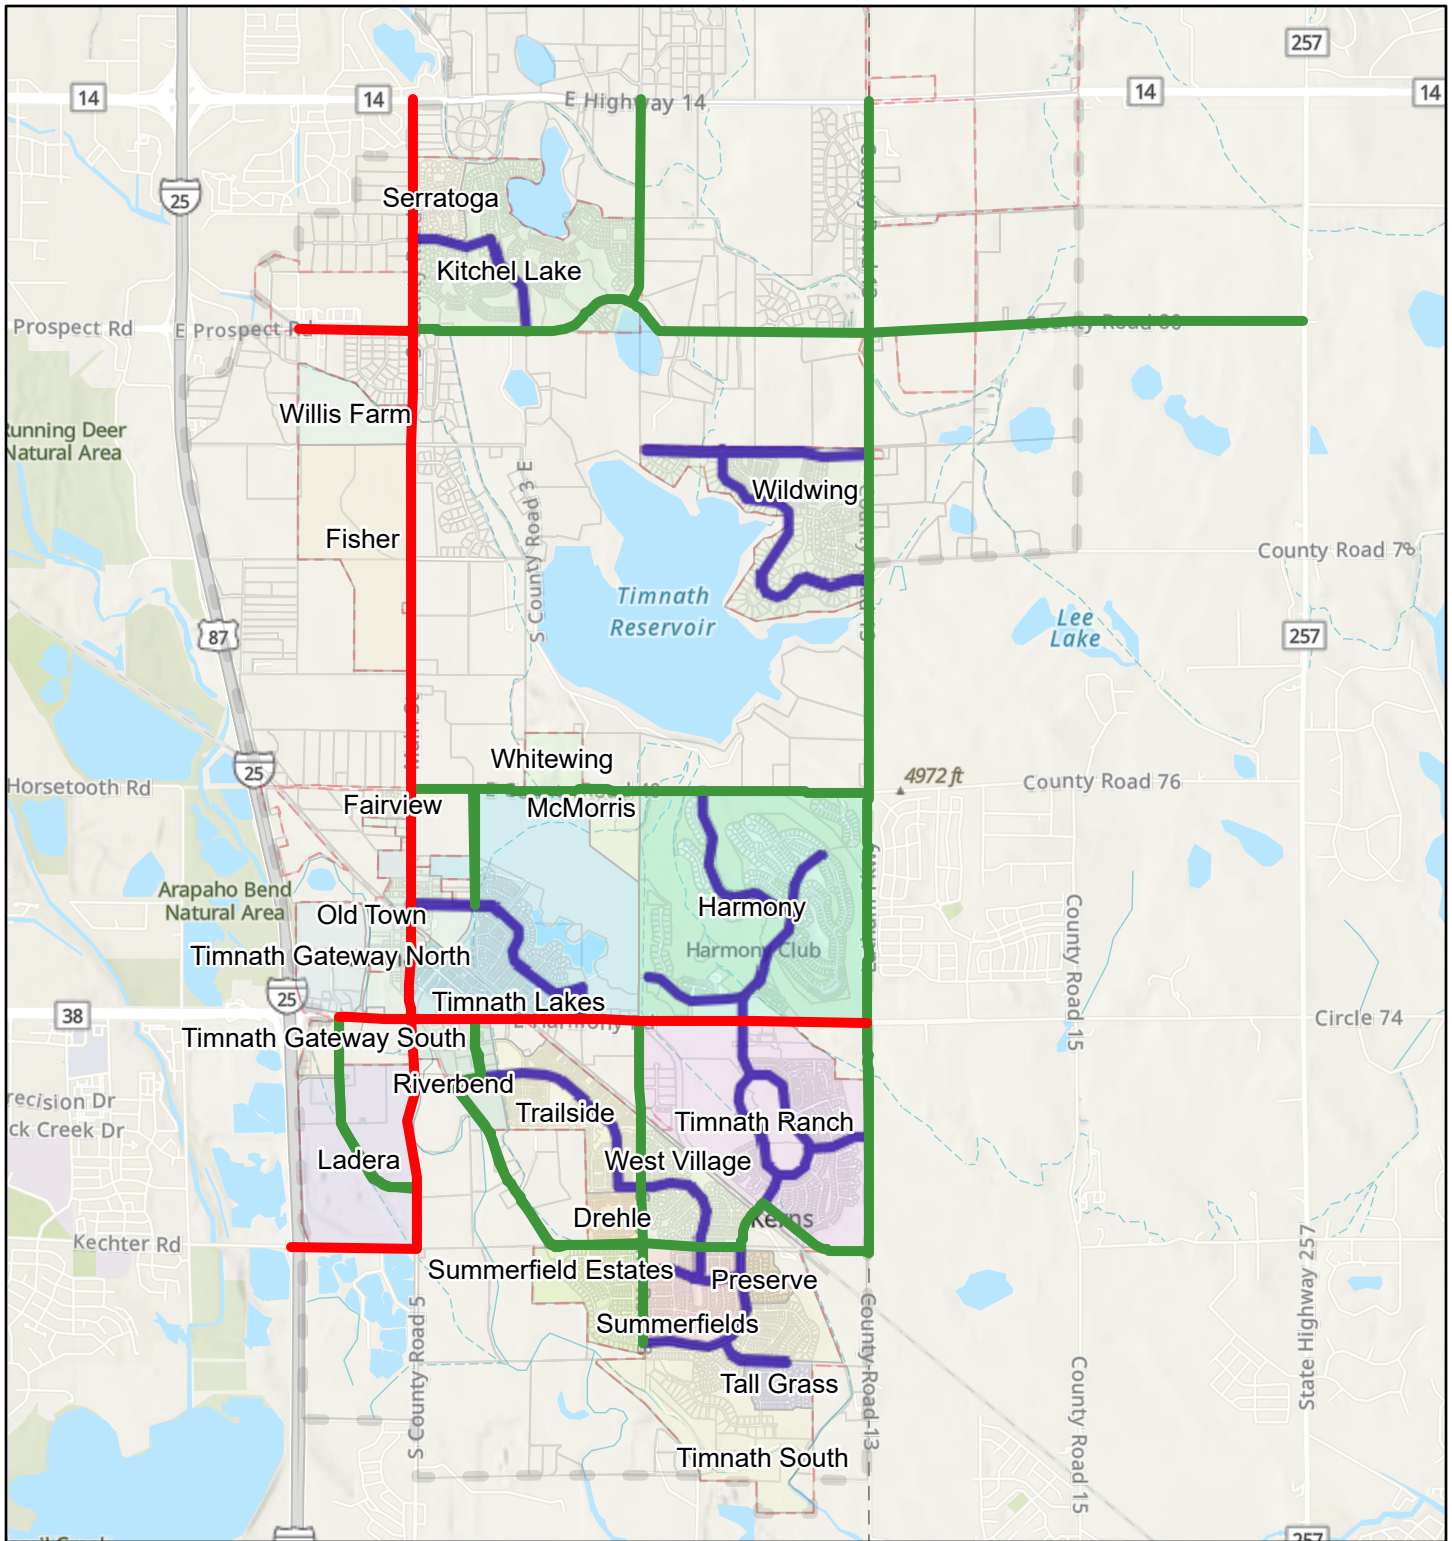

Snow Plow Map 2024

10/30/2024

- Priority 1
- Priority 2
- Priority 3

1:70,000