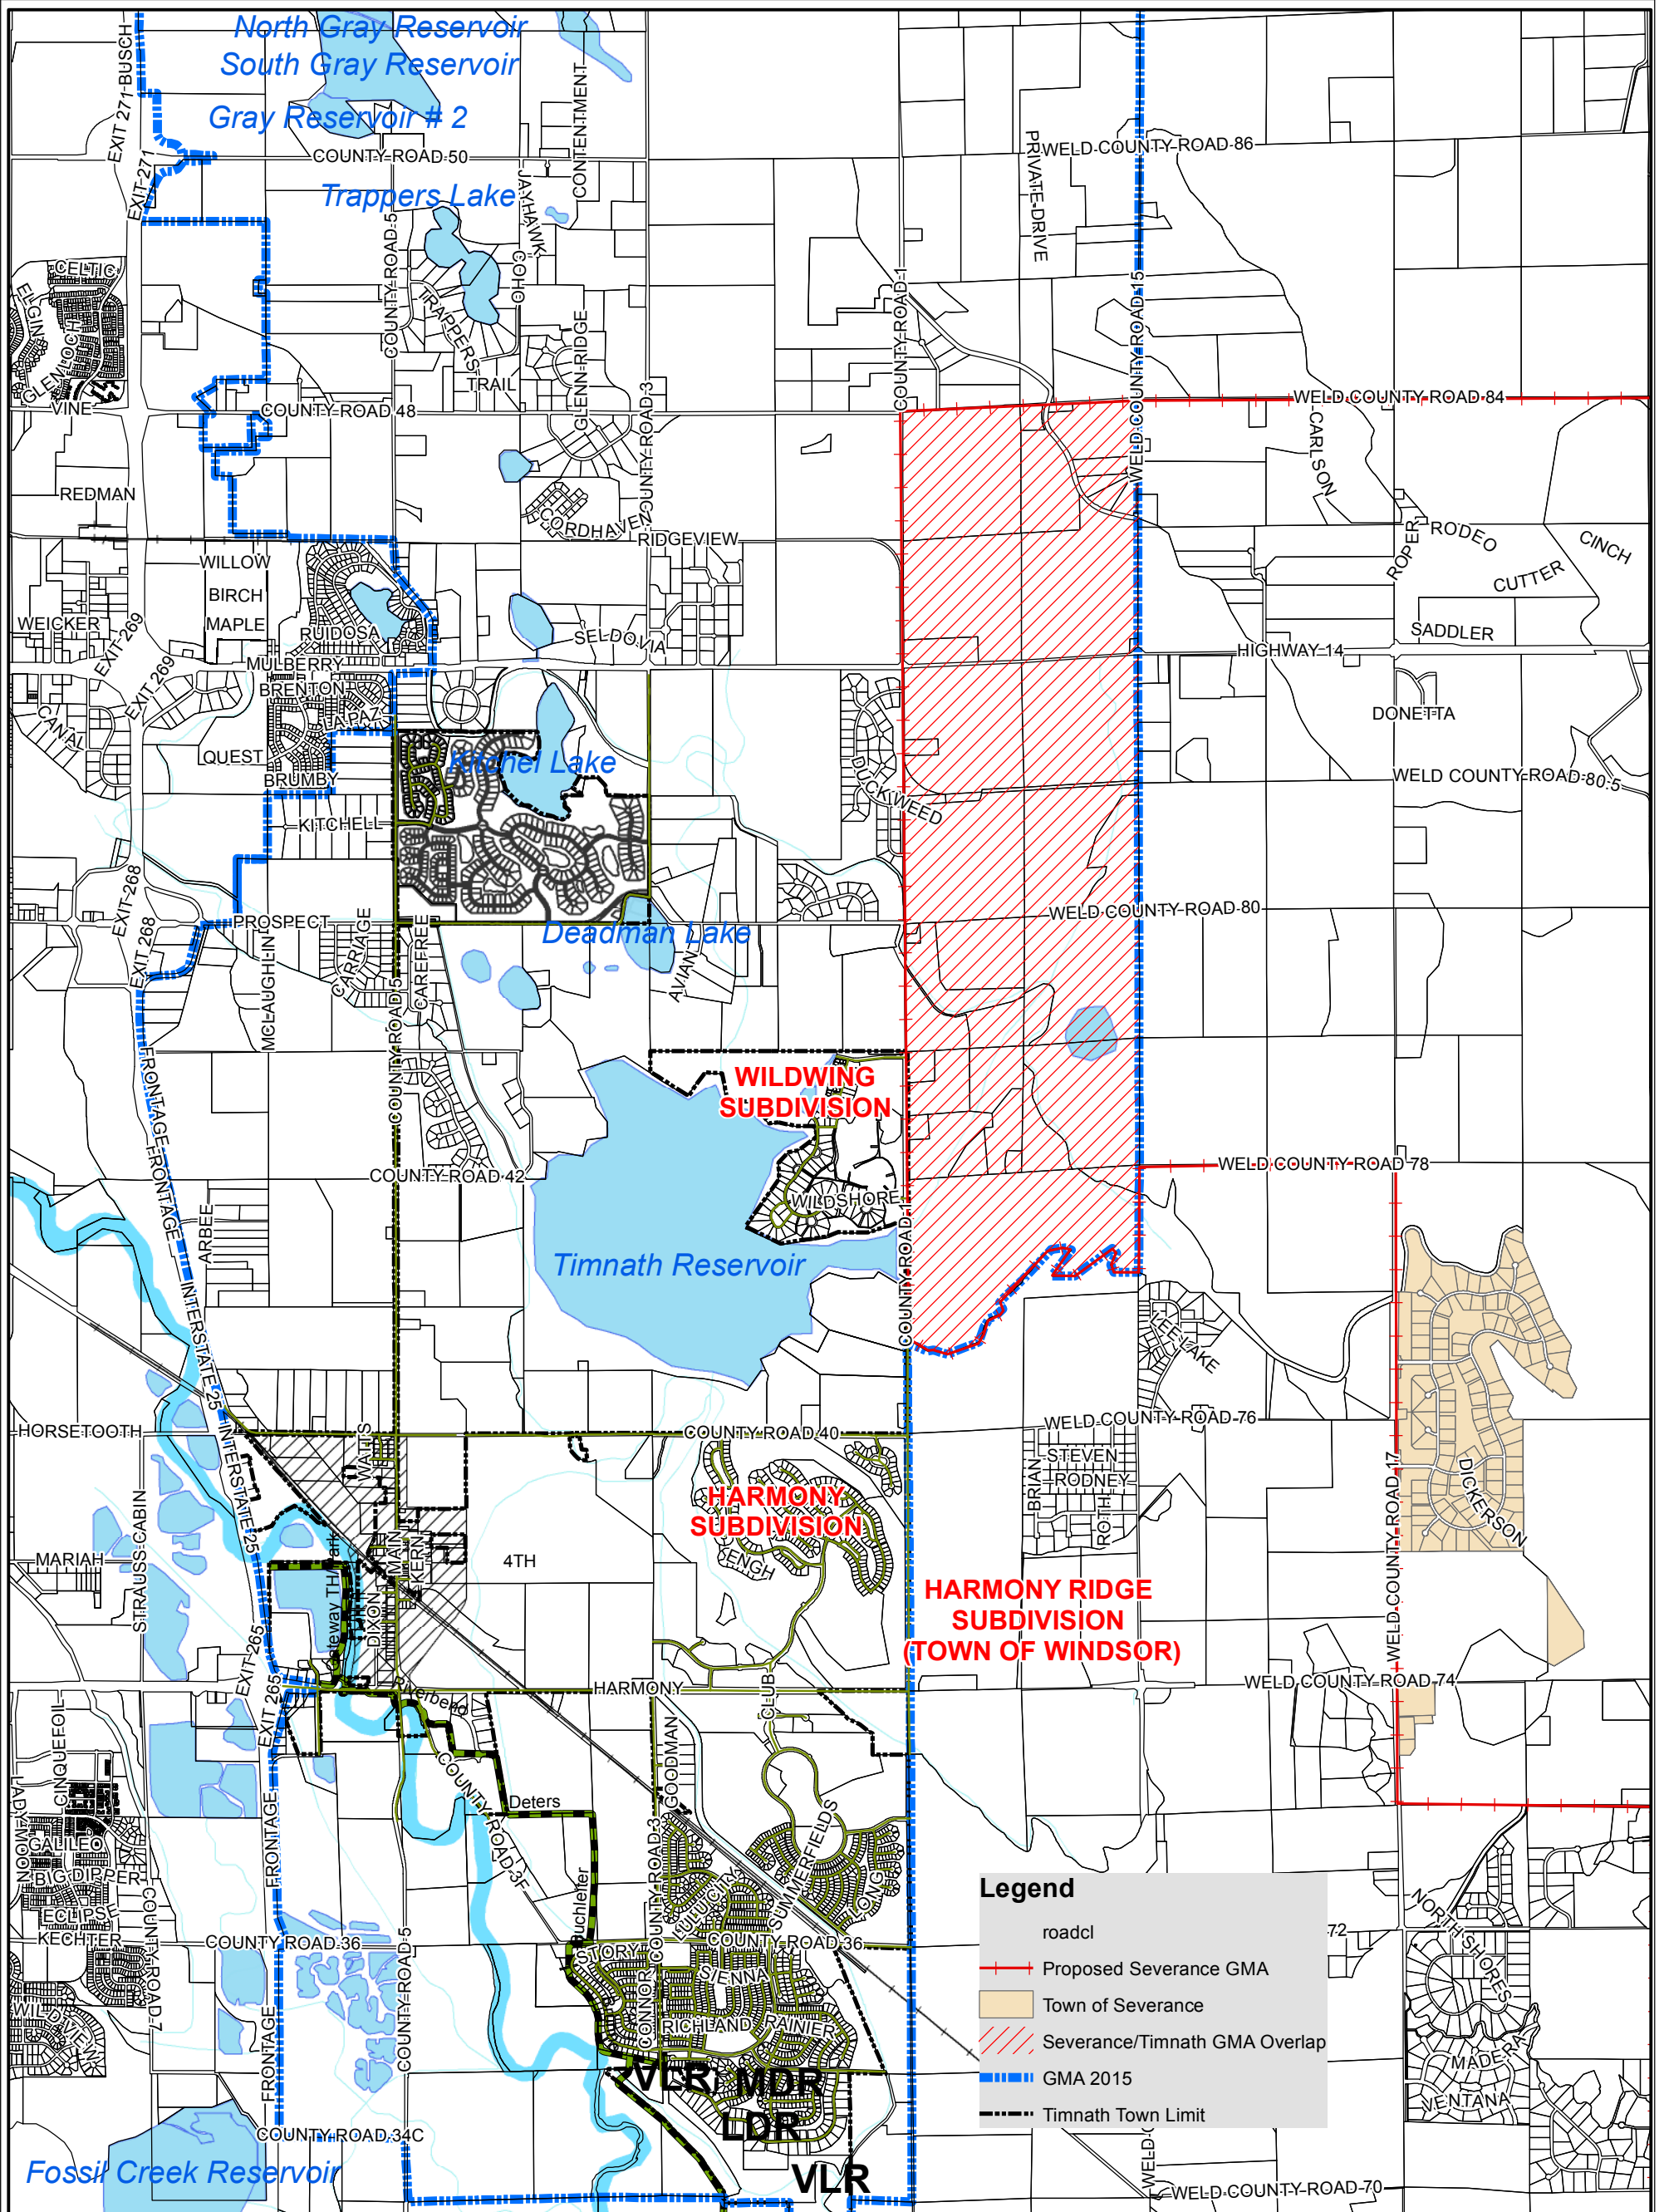

Timnath, Colorado Comprehensive Plan Update

Revised Future Land Use Map

Timnath Growth Management Area

Adopted March 24, 2015

0 0.45 0.9 1.8 Miles